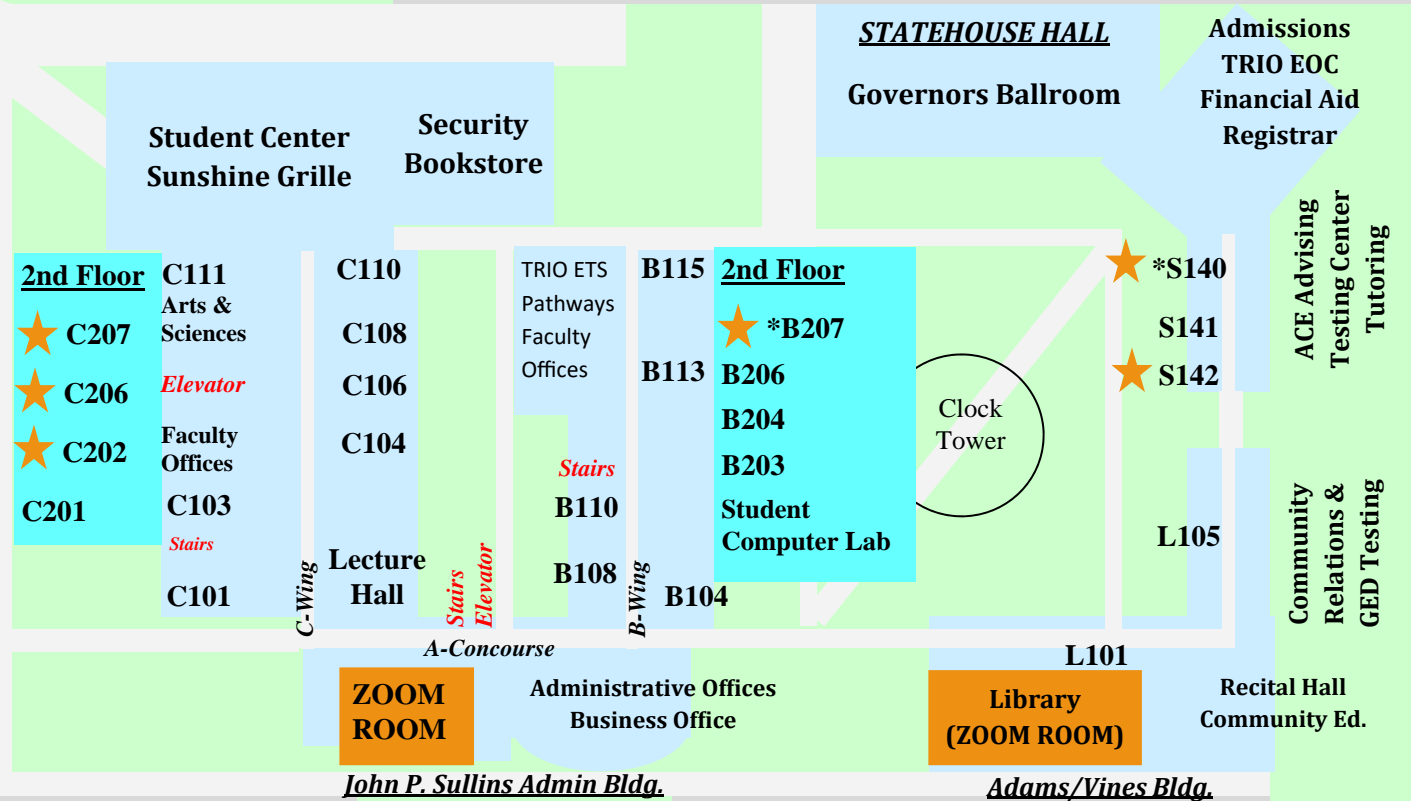

Available Zoom Overflow Rooms/Computer Labs

Wellness Center
 1st Floor—Gym, Aerobics Rm & Weight Rm
 2nd Floor—TRIO Student Support Services & W Classrooms 202, 203, & 208

Nibco Childcare Center

Walkway to Center for Allied Tech

CAMPUS MAP

Angela Wren Nursing & Allied Health Center

Admin. Building
 A-Concourse: A108—Zoom Room
 B-Wing: B207—Computer Lab
 C-Wing: C202, C206, C207—Classrooms

Statehouse Hall
 S140—Computer Lab
 S142—Classroom

Adam Vines Building
 Library

★ = Zoom Overflow Rooms
 *Zoom Overflow Computer Lab

South Division Street