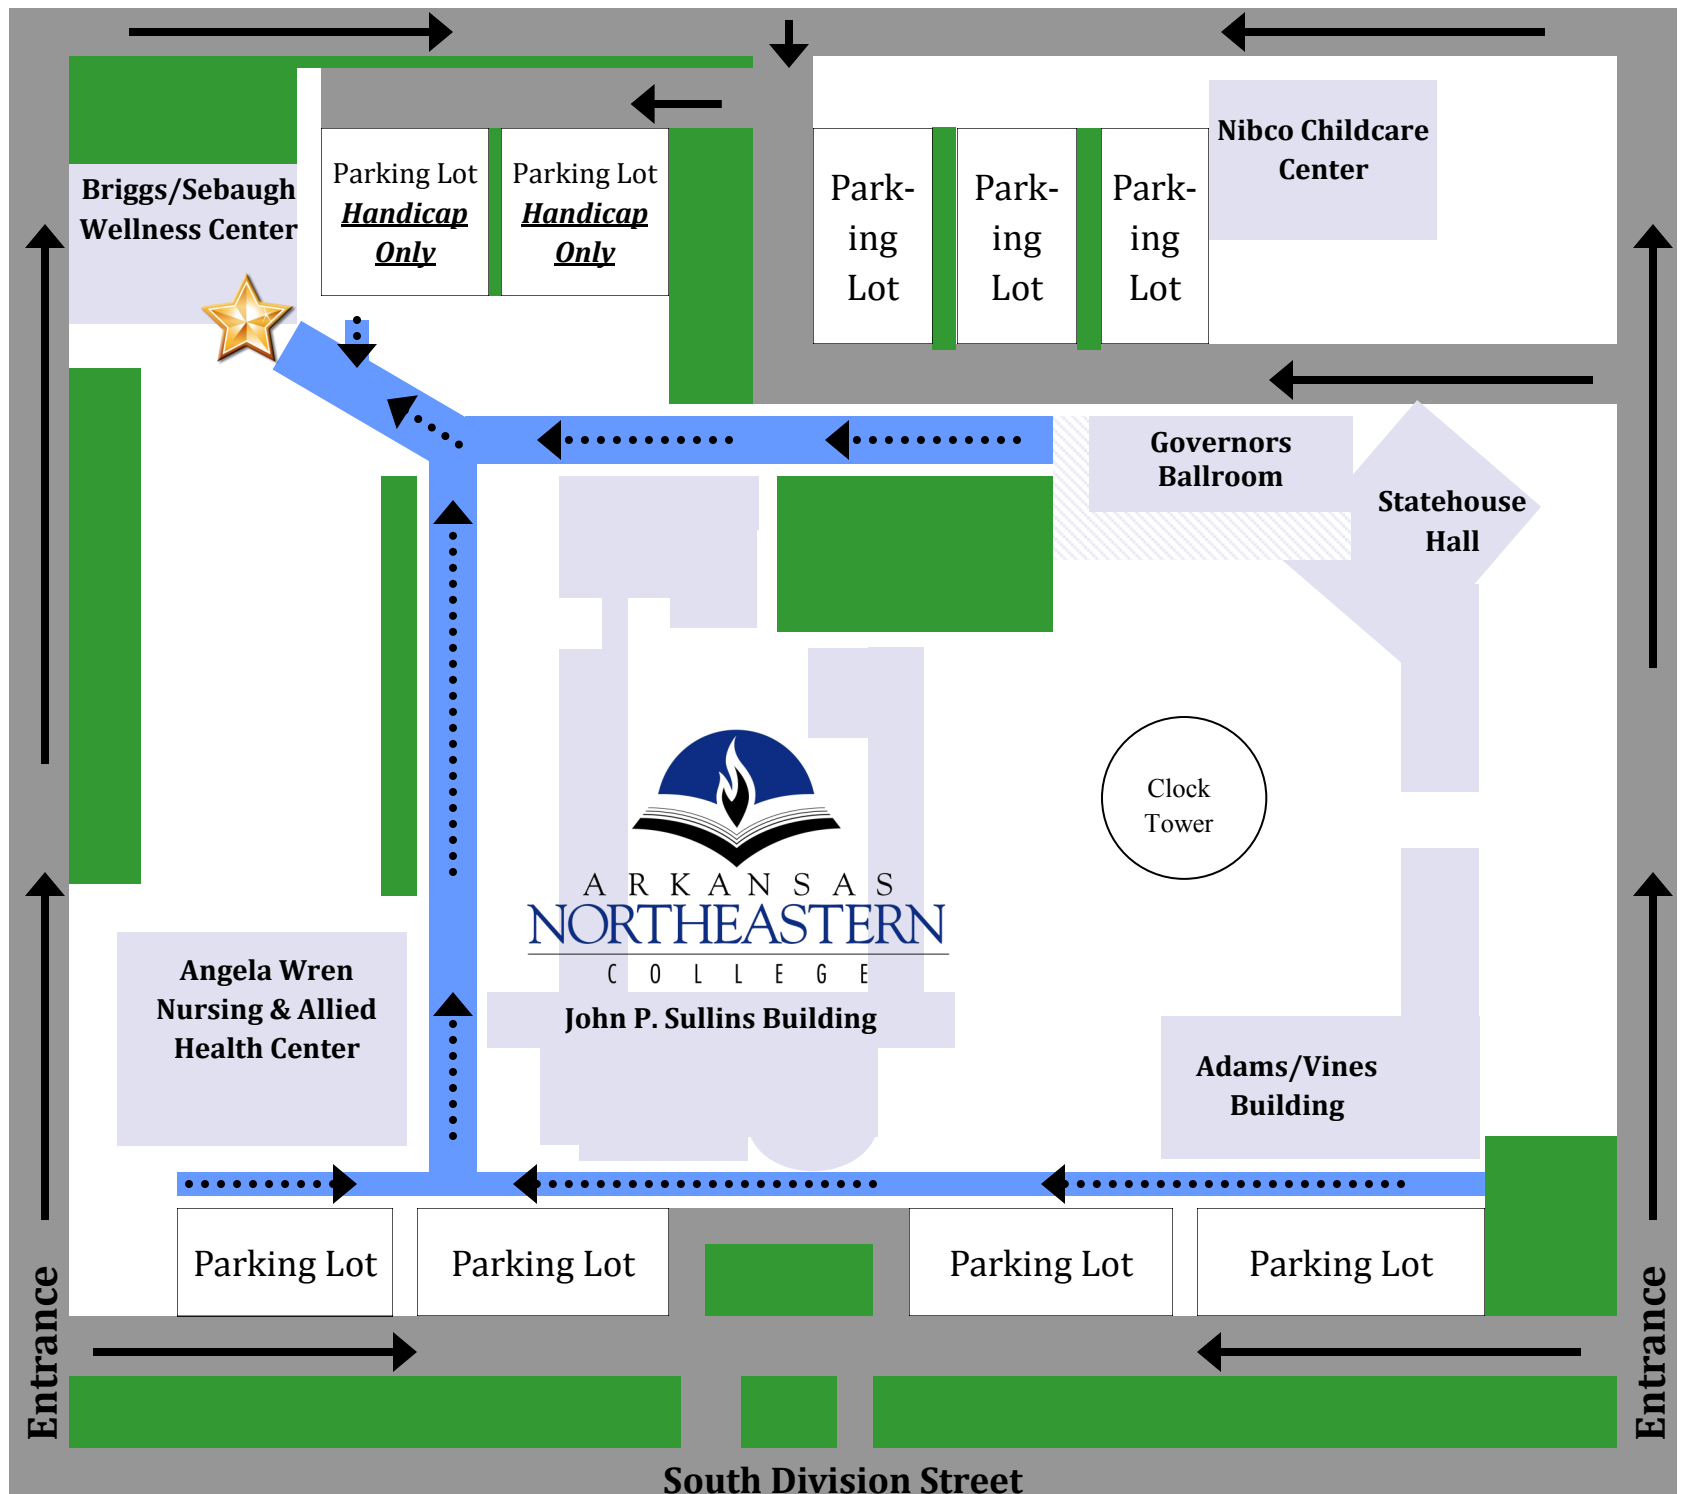

Guest Map

Guests—follow BLUE PATHS to Graduation Ceremony. ★

Be sure you have a graduation pass for each person, including infants.

Follow GRAY PATHS to Parking Lots.

Most Parking is available at the front of the Campus (on South Division)

Limited Handicap Parking available with Public Safety assistance from all lots.

Please park in designated areas only (not on the grass).

South Division Street

Directions to ANC (Blytheville Campus – 2501 S. Division Street):

Missouri –

- * I55 South
- * Take Exit 67 and turn right
- * Destination on Left (approx. 1 mile)

Osceola –

- * I55 North
- * Take Exit 67 and turn left
- * Destination on Left (approx. 1 mile)

Paragould –

- * US 412 East
- * Turn Right and continue onto AR-139S
- * Turn Left onto AR-18E/W. Drew Ave. (continue approx. 27 miles)
- * Turn Right onto South Division Street
- * Destination on Right (approx. 2 miles)